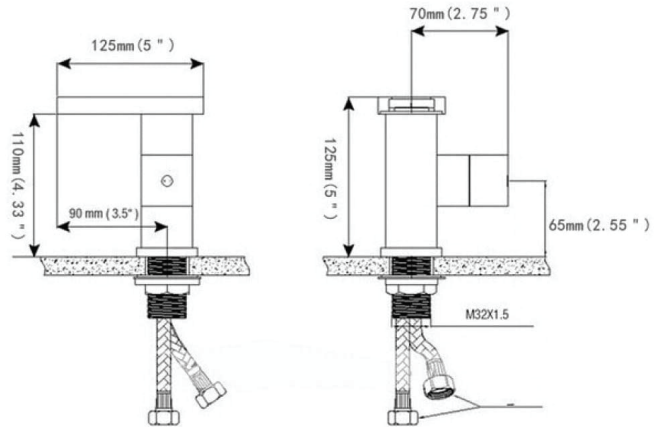

# ARLON LED SINGLE HANDLE BATHROOM SINK FAUCET SPECS

## SPECS:

- Function: Bathroom Sink Taps
- Feature: LED, Waterfall, Centerset
- Style: Contemporary
- Finish: Chrome
- Installation Holes: One Hole
- Number of Handles: Single Handle
- Valve Type: Ceramic Valve
- Faucet Body Material: Brass
- Faucet Spout Material: Brass
- Faucet Handle Material: Brass